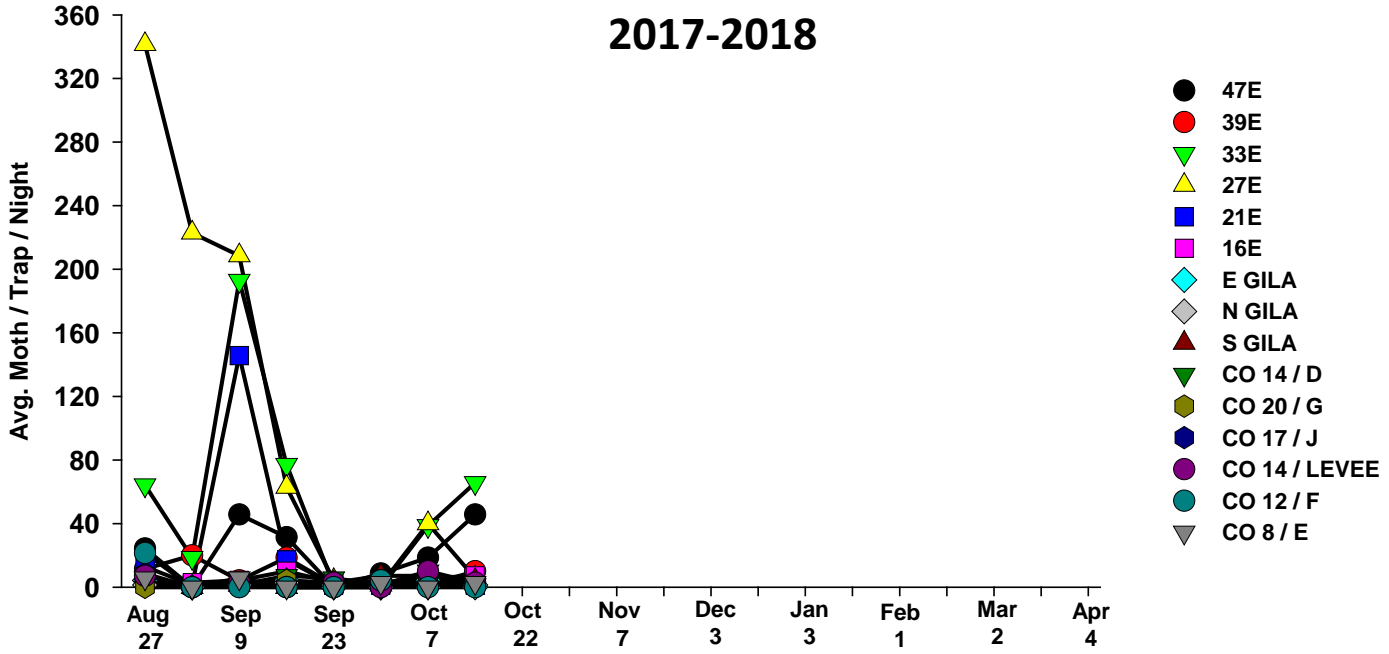

The pests being monitored include: corn earworm, beet armyworm, cabbage looper using pheromone traps; aphids, thrips, leafminers and whiteflies using yellow sticky traps. Traps are checked weekly and data is available in the bi-weekly Veg IPM updates. If a PCA or grower is interested in weekly counts, those can be made available by contacting us. A total of 15 trapping locations have been established in the following areas (approximate location):

Beet Armyworm

2016-17

Cabbage Looper

2017-18

Cabbage Looper

2016-17

Whiteflies

2017-18

Whiteflies

2016-17

Thrips

2017-18

Thrips

2016-17

Aphids

2017-18

Aphids

2016-17

Leafminers

2017-2018

Leafminers

2016-17