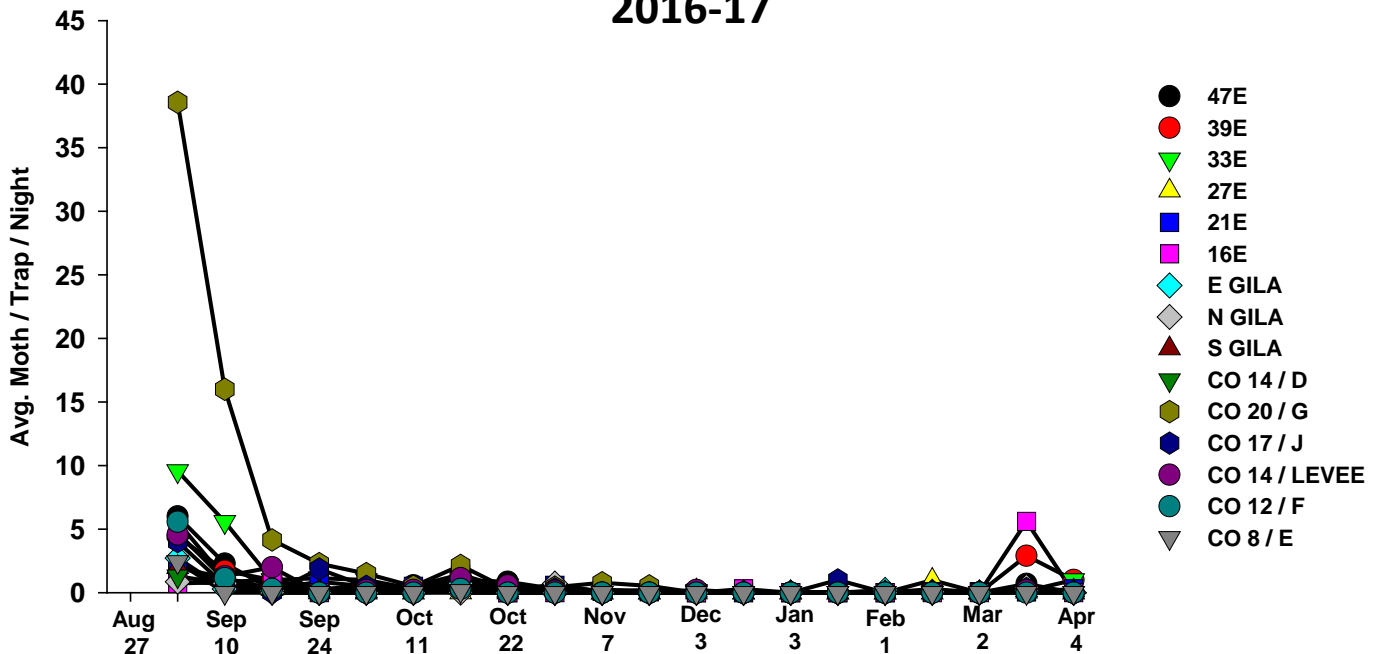

The pests being monitored include: corn earworm, beet armyworm, cabbage looper using pheromone traps; aphids, thrips, leafminers and whiteflies using yellow sticky traps. Traps are checked weekly and data is available in the bi-weekly Veg IPM updates. If a PCA or grower is interested in weekly counts, those can be made available by contacting us. A total of 15 trapping locations have been established in the following areas (approximate location):

Area-wide Insect Trapping Network

North Gila Valley

Corn Earworm

2017-18

Corn Earworm

2016-17

Beet Armyworm

2017-18

Beet Armyworm

2016-17

Cabbage Looper

2017-18

Cabbage Looper

2016-17

Whiteflies

2017-18

Whiteflies

2016-17

Thrips

2017-18

Thrips

2016-17

Aphids

2017-18