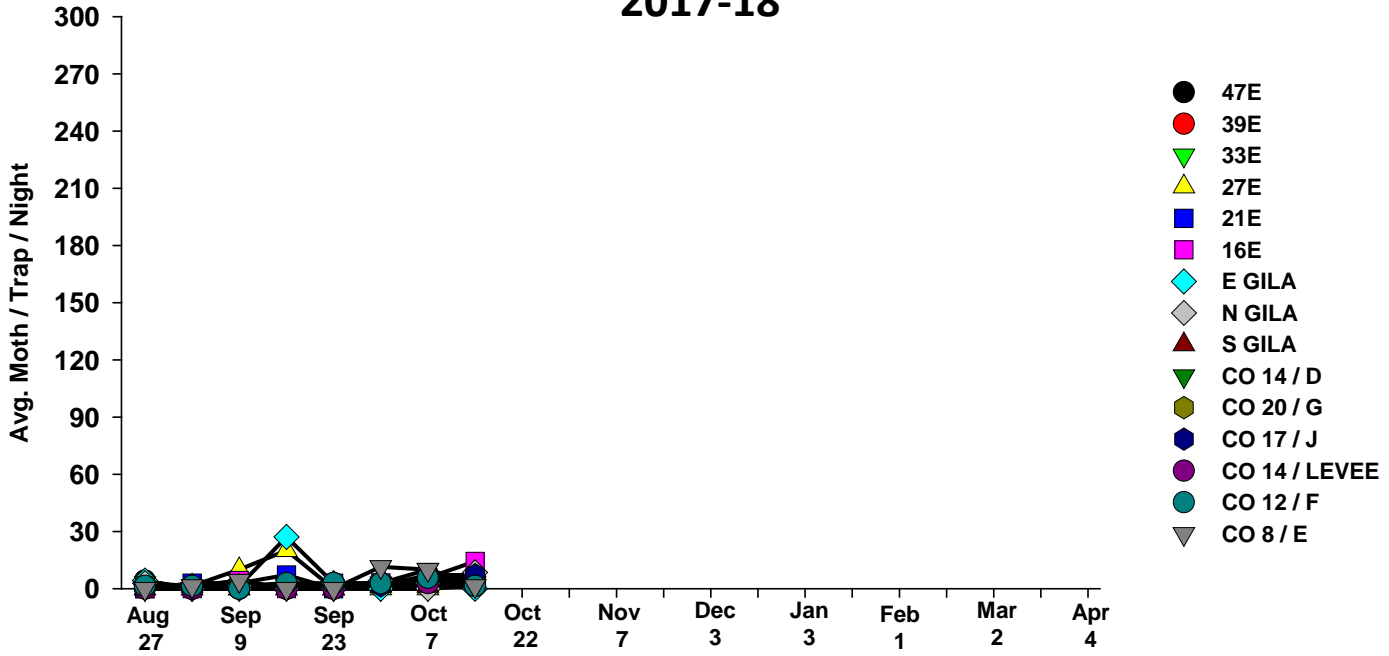

The pests being monitored include: corn earworm, beet armyworm, cabbage looper using pheromone traps; aphids, thrips, leafminers and whiteflies using yellow sticky traps. Traps are checked weekly and data is available in the bi-weekly Veg IPM updates. If a PCA or grower is interested in weekly counts, those can be made available by contacting us. A total of 15 trapping locations have been established in the following areas (approximate location):

Area-wide Insect Trapping Network

North Gila Valley

Corn Earworm

2017-18

Corn Earworm

2016-17

Beet Armyworm

2017-18

Beet Armyworm

2016-17

Cabbage Looper

2017-18

Cabbage Looper

2016-17

Whiteflies

2017-18

Whiteflies

2016-17

Thrips

2017-18

Thrips

2016-17

Aphids

2017-18