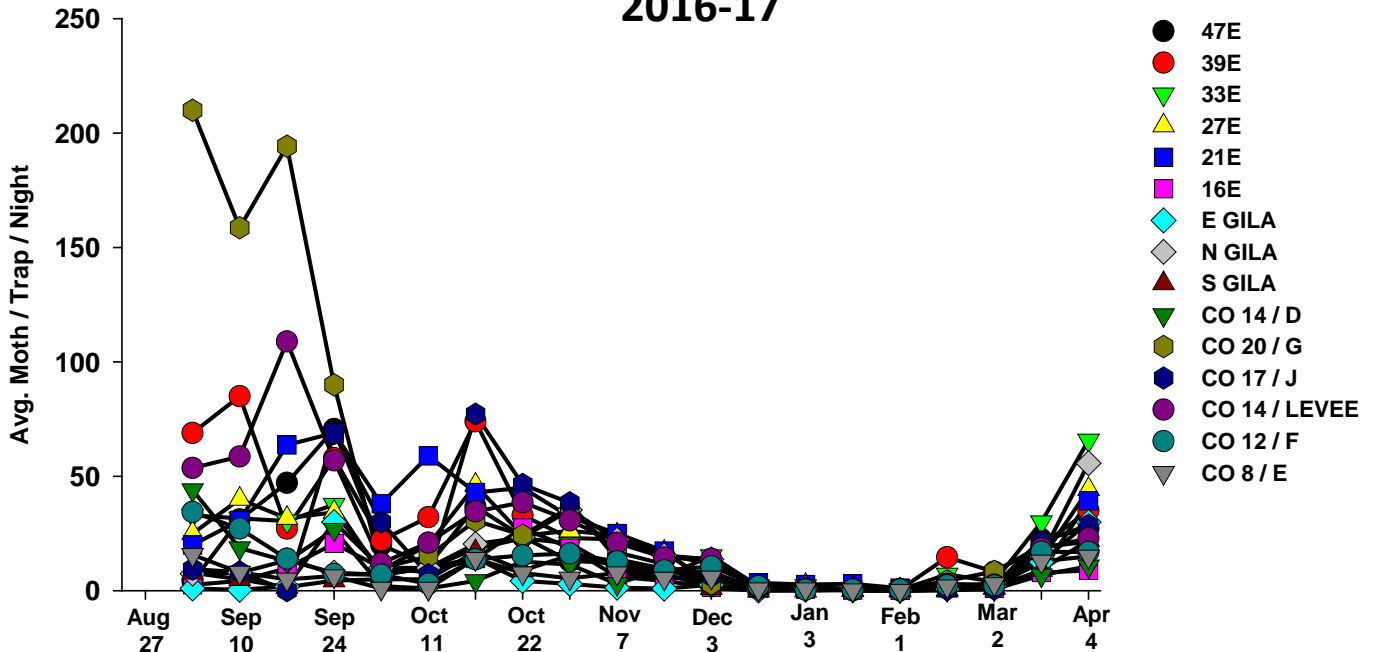

The pests being monitored include: corn earworm, beet armyworm, cabbage looper using pheromone traps; aphids, thrips, leafminers and whiteflies using yellow sticky traps. Traps are checked weekly and data is available in the bi-weekly Veg IPM updates. If a PCA or grower is interested in weekly counts, those can be made available by contacting us. A total of 15 trapping locations have been established in the following areas (approximate location):

Area-wide Insect Trapping Network

North Gila Valley

Corn Earworm

2017-18

Corn Earworm

2016-17

Beet Armyworm

2017-18

Beet Armyworm

2016-17

Cabbage Looper

2017-18

Cabbage Looper

2016-17

Whiteflies

2017-18

Whiteflies

2016-17

Thrips

2017-18

Thrips

2016-17

Aphids

2017-18