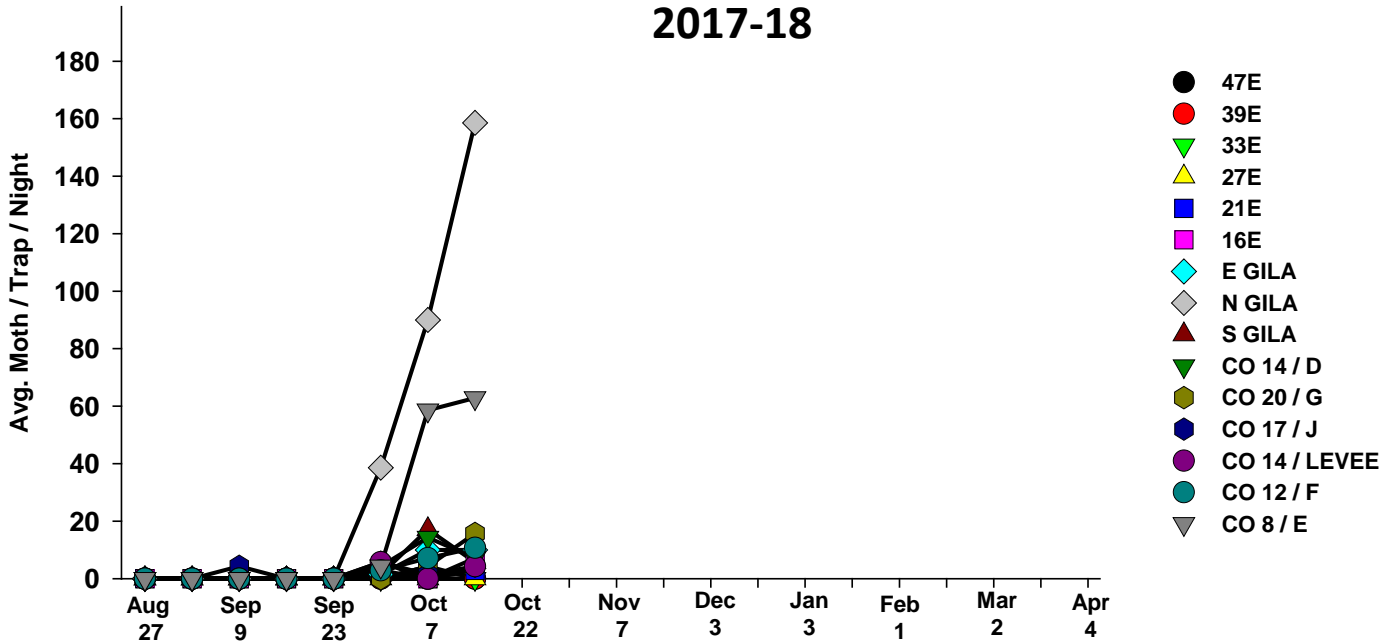

The pests being monitored include: corn earworm, beet armyworm, cabbage looper using pheromone traps; aphids, thrips, leafminers and whiteflies using yellow sticky traps. Traps are checked weekly and data is available in the bi-weekly Veg IPM updates. If a PCA or grower is interested in weekly counts, those can be made available by contacting us. A total of 15 trapping locations have been established in the following areas (approximate location):

Beet Armyworm

2016-17

Cabbage Looper

2017-18

Cabbage Looper

2016-17

Whiteflies

2017-18

Whiteflies

2016-17

Thrips

2017-18

Thrips

2016-17

Aphids

2017-18

Aphids

2016-17

Leafminers

2017-2018

Leafminers

2016-17