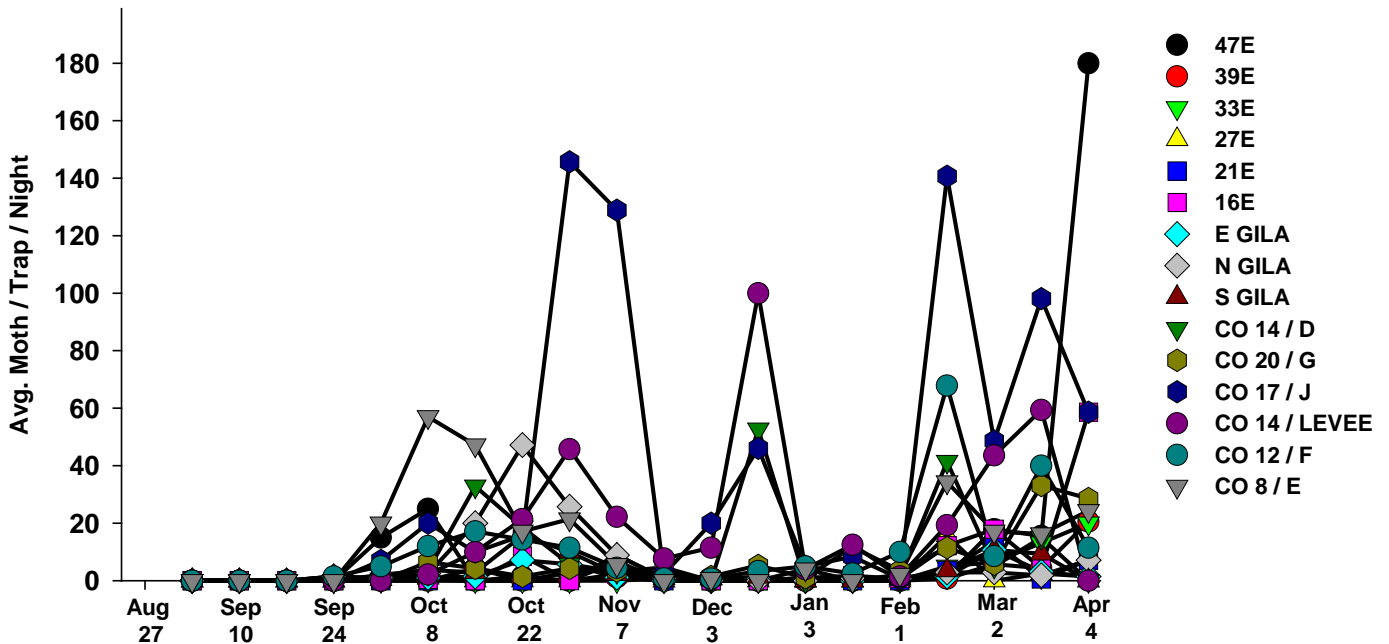

The pests being monitored include: corn earworm, beet armyworm, cabbage looper using pheromone traps; aphids, thrips, leafminers and whiteflies using yellow sticky traps. Traps are checked weekly and data is available in the bi-weekly Veg IPM updates. If a PCA or grower is interested in weekly counts, those can be made available by contacting us. A total of 15 trapping locations have been established in the following areas (approximate location):

Beet Armyworm

2016-17

Cabbage Looper

2017-18

Cabbage Looper

2016-17

Whiteflies

2017-18

Whiteflies

2016-17

Thrips

2017-18

Thrips

2016-17

Aphids

2017-18

Aphids

2016-17

Leafminers

2017-2018

Leafminers

2016-17