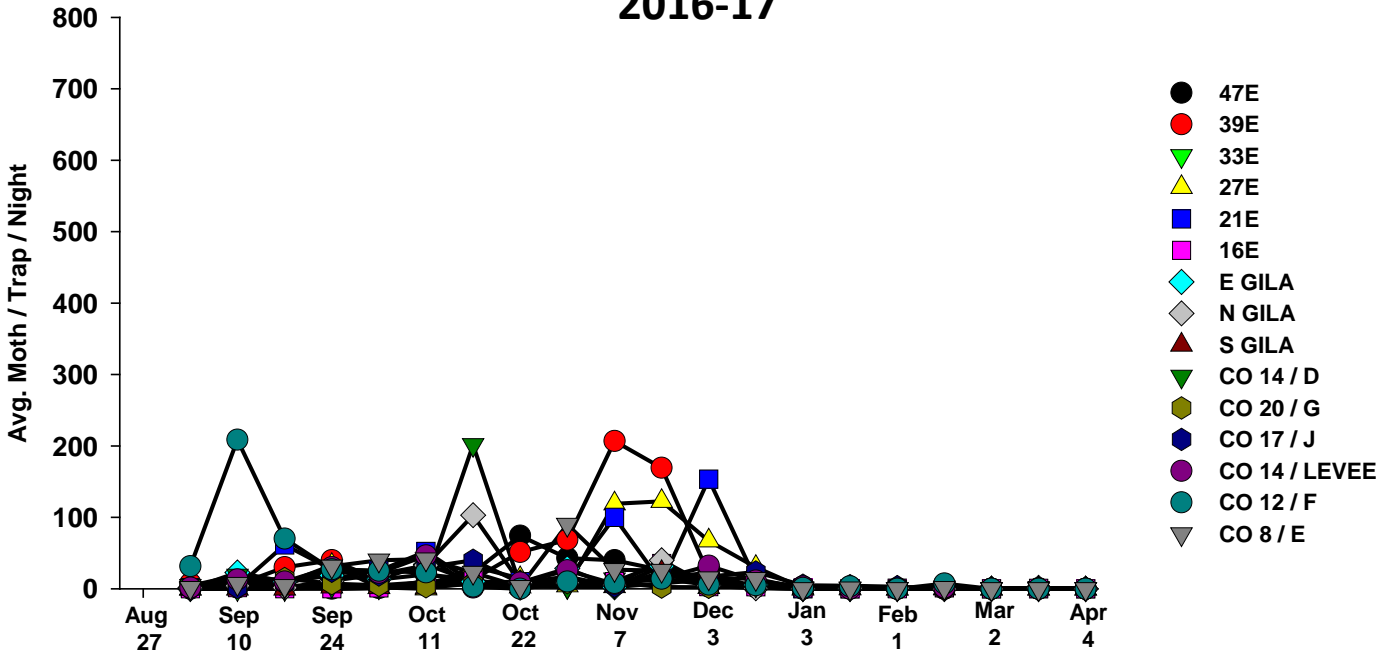

The pests being monitored include: corn earworm, beet armyworm, cabbage looper using pheromone traps; aphids, thrips, leafminers and whiteflies using yellow sticky traps. Traps are checked weekly and data is available in the bi-weekly Veg IPM updates. If a PCA or grower is interested in weekly counts, those can be made available by contacting us. A total of 15 trapping locations have been established in the following areas (approximate location):

Area-wide Insect Trapping Network

North Gila Valley

Corn Earworm

2017-18

Corn Earworm

2016-17

Beet Armyworm

2017-18

Beet Armyworm

2016-17

Cabbage Looper

2017-18

Cabbage Looper

2016-17

Whiteflies

2017-18

Whiteflies

2016-17

Thrips

2017-18

Thrips

2016-17

Aphids

2017-18