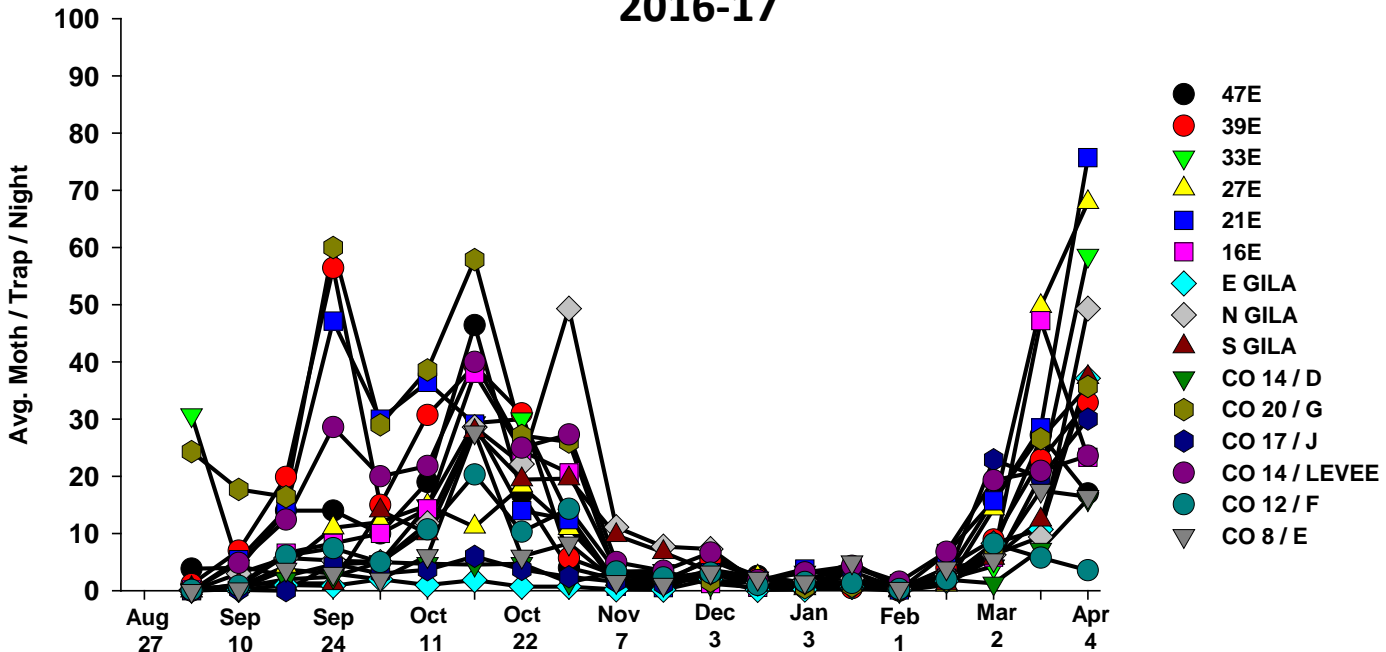

The pests being monitored include: corn earworm, beet armyworm, cabbage looper using pheromone traps; aphids, thrips, leafminers and whiteflies using yellow sticky traps. Traps are checked weekly and data is available in the bi-weekly Veg IPM updates. If a PCA or grower is interested in weekly counts, those can be made available by contacting us. A total of 15 trapping locations have been established in the following areas (approximate location):

Area-wide Insect Trapping Network

North Gila Valley

Corn Earworm

2017-18

Corn Earworm

2016-17

Beet Armyworm

2017-18

Beet Armyworm

2016-17

Cabbage Looper

2017-18

Cabbage Looper

2016-17

Whiteflies

2017-18

Whiteflies

2016-17

Thrips

2017-18

Thrips

2016-17

Aphids

2017-18