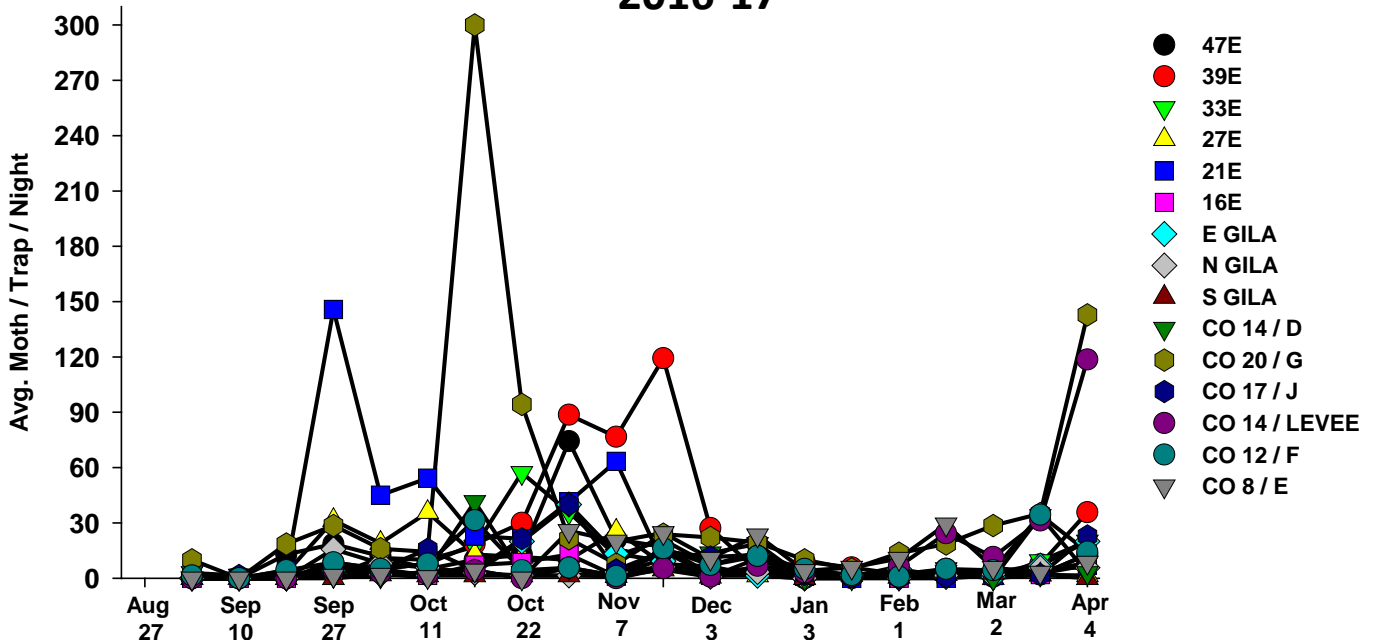

The pests being monitored include: corn earworm, beet armyworm, cabbage looper using pheromone traps; aphids, thrips, leafminers and whiteflies using yellow sticky traps. Traps are checked weekly and data is available in the bi-weekly Veg IPM updates. If a PCA or grower is interested in weekly counts, those can be made available by contacting us. A total of 15 trapping locations have been established in the following areas (approximate location):

Beet Armyworm

2016-17

Cabbage Looper

2017-18

Cabbage Looper

2016-17

Whiteflies

2017-18

Whiteflies

2016-17

Thrips

2017-18

Thrips

2016-17

Aphids

2017-18

Aphids

2016-17

Leafminers

2017-2018

Leafminers

2016-17