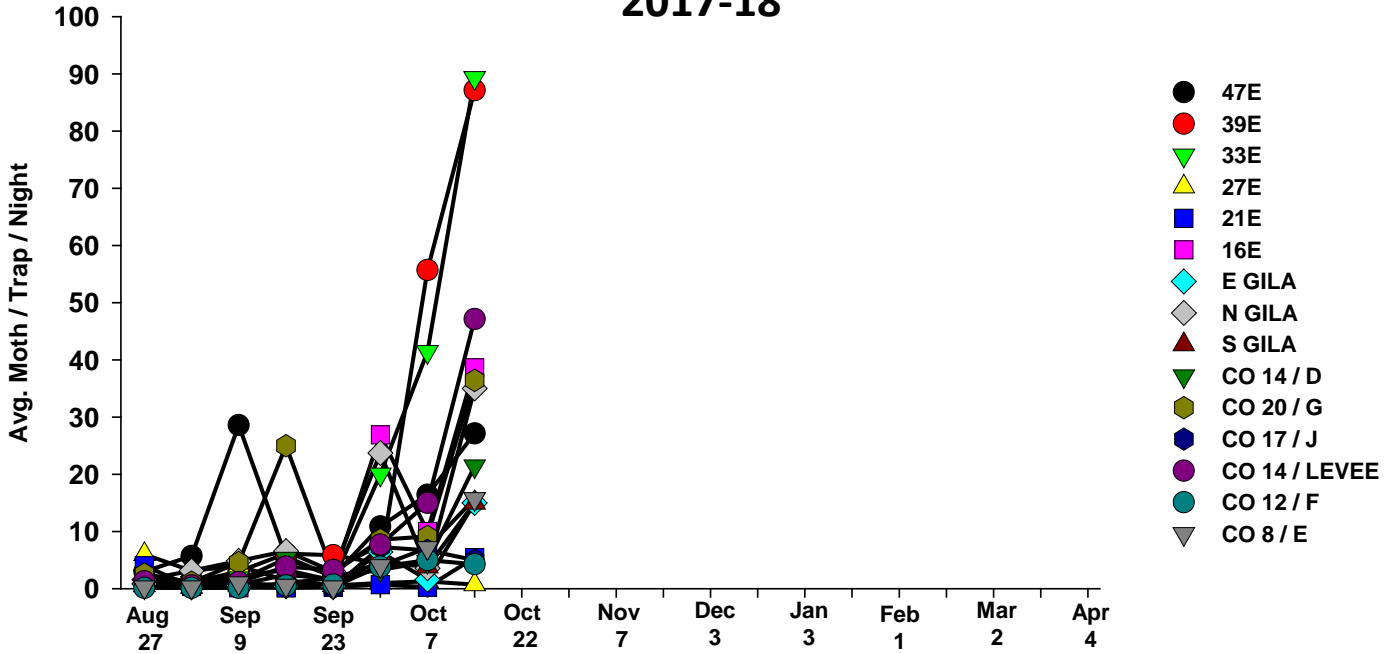

The pests being monitored include: corn earworm, beet armyworm, cabbage looper using pheromone traps; aphids, thrips, leafminers and whiteflies using yellow sticky traps. Traps are checked weekly and data is available in the bi-weekly Veg IPM updates. If a PCA or grower is interested in weekly counts, those can be made available by contacting us. A total of 15 trapping locations have been established in the following areas (approximate location):

Area-wide Insect Trapping Network

North Gila Valley

Corn Earworm

2017-18

Corn Earworm

2016-17

Beet Armyworm

2017-18

Beet Armyworm

2016-17

Cabbage Looper

2017-18

Cabbage Looper

2016-17

Whiteflies

2017-18

Whiteflies

2016-17

Thrips

2017-18

Thrips

2016-17

Aphids

2017-18