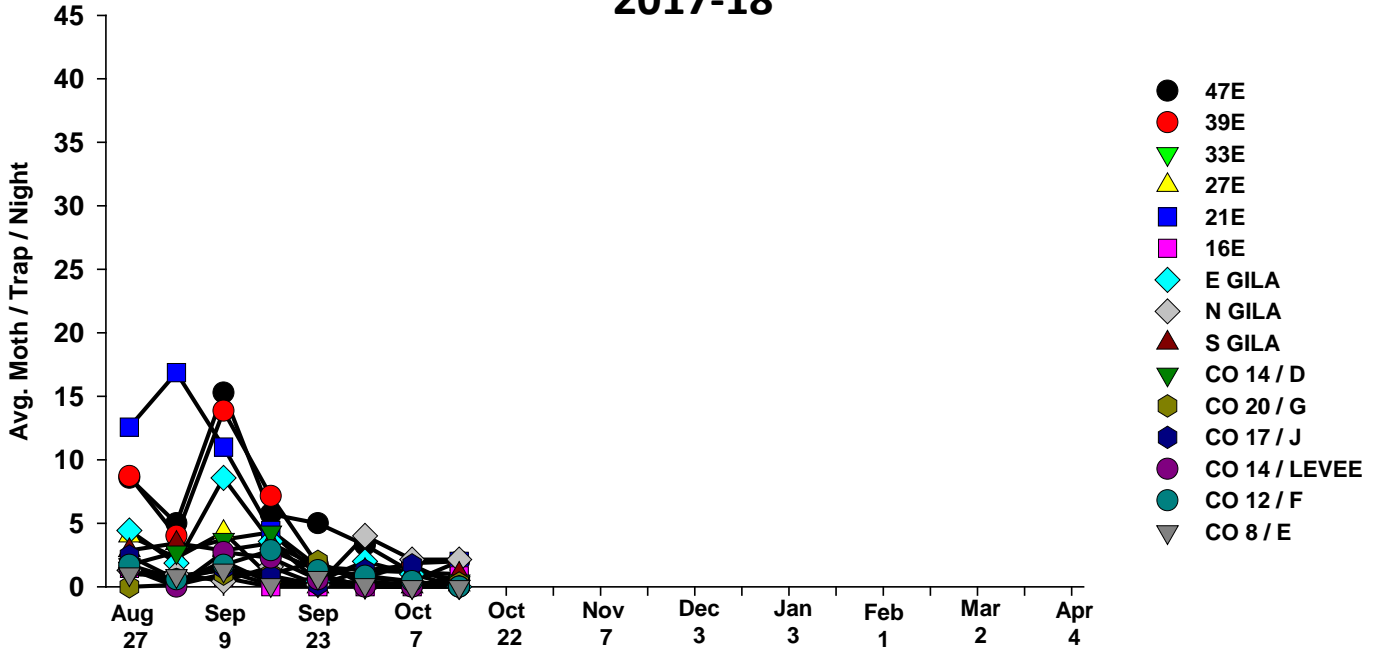

The data is not intended to indicate field infestations, as trap data is largely a reflection of adult movement. If nothing else, the data may make PCAs aware of increased pest activity in some areas and encourage intensified scouting in susceptible produce fields.

The pests being monitored include: corn earworm, beet armyworm, cabbage looper using pheromone traps; aphids, thrips, leafminers and whiteflies using yellow sticky traps. Traps are checked weekly and data is available in the bi-weekly Veg IPM updates. If a PCA or grower is interested in weekly counts, those can be made available by contacting us. A total of 15 trapping locations have been established in the following areas (approximate location):

Trap Locations

1	Tacna/Texas Hill	47E and Co. 2 St.
2	Tacna/Roll	38E and Co. 4 St.
3	Roll/Wellton	33E and Co. 7 St.
4	Wellton	27E and Co. 10 St.
5	Dome Valley	21E and Co. 8 St.
6	Dome Valley	17E and Co. 6 St.
7	East Gila Valley	10E and Hwy 95
8	North Gila Valley	Laguna Dam Rd and Co. 3 St
9	South Gila Valley	5E and 24 st.
10	Yuma Valley	Co. 14 and Ave D
11	Yuma Valley	Co. 19 and Ave G
12	Yuma Valley	Co. 21 and Ave I
13	Yuma Valley	Co. 15 and Ave H
14	Yuma Valley	Co. 12 and Ave F
15	Yuma Valley	Co. 8 and Ave E

Area-wide Insect Trapping Network

North Gila Valley

Corn Earworm

2017-18

Corn Earworm

2016-17

Beet Armyworm

2017-18