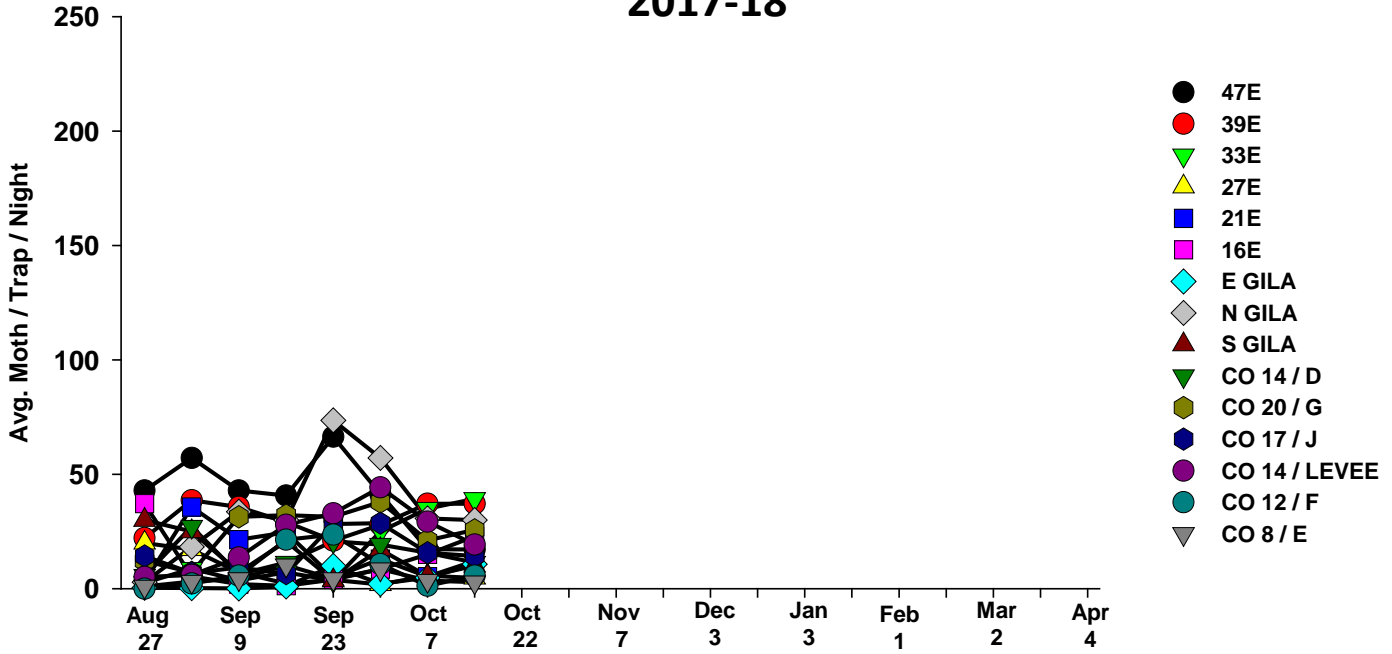

The pests being monitored include: corn earworm, beet armyworm, cabbage looper using pheromone traps; aphids, thrips, leafminers and whiteflies using yellow sticky traps. Traps are checked weekly and data is available in the bi-weekly Veg IPM updates. If a PCA or grower is interested in weekly counts, those can be made available by contacting us. A total of 15 trapping locations have been established in the following areas (approximate location):

Area-wide Insect Trapping Network

North Gila Valley

Corn Earworm

2017-18

Corn Earworm

2016-17

Beet Armyworm

2017-18

Beet Armyworm

2016-17

Cabbage Looper

2017-18

Cabbage Looper

2016-17

Whiteflies

2017-18

Whiteflies

2016-17

Thrips

2017-18

Thrips

2016-17

Aphids

2017-18