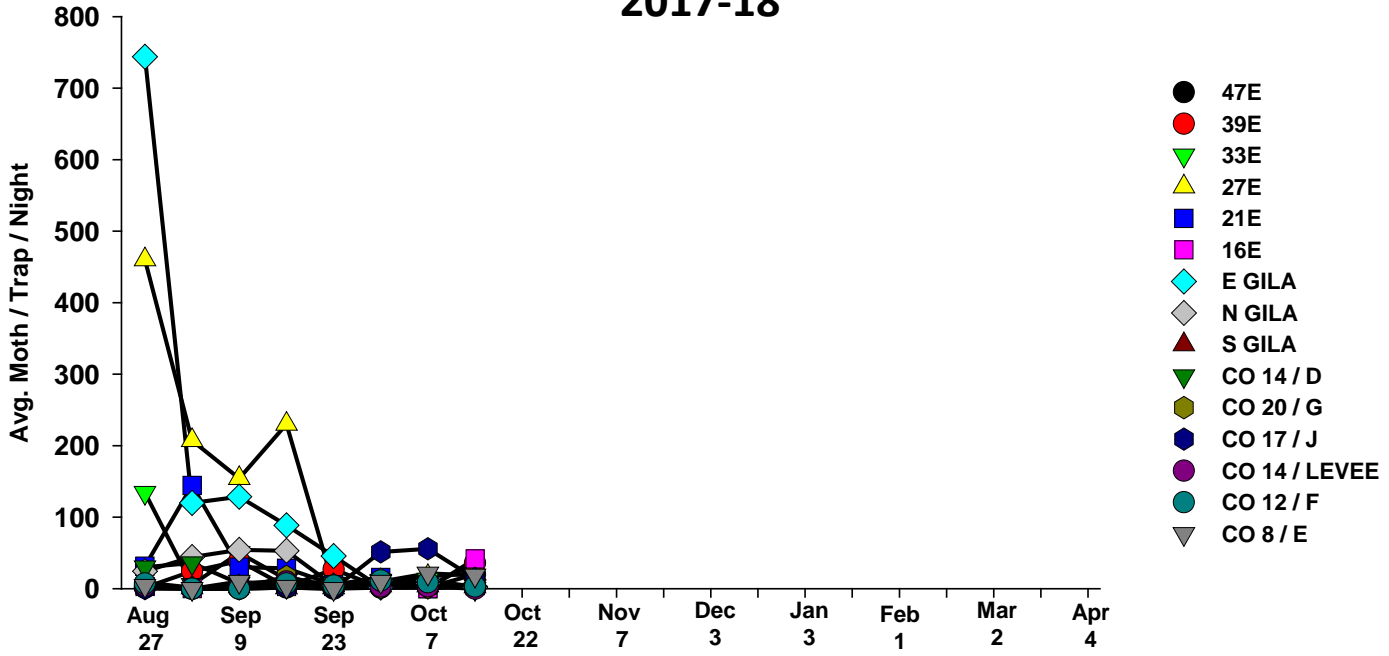

The pests being monitored include: corn earworm, beet armyworm, cabbage looper using pheromone traps; aphids, thrips, leafminers and whiteflies using yellow sticky traps. Traps are checked weekly and data is available in the bi-weekly Veg IPM updates. If a PCA or grower is interested in weekly counts, those can be made available by contacting us. A total of 15 trapping locations have been established in the following areas (approximate location):

Area-wide Insect Trapping Network

North Gila Valley

Corn Earworm

2017-18

Corn Earworm

2016-17

Beet Armyworm

2017-18

Beet Armyworm

2016-17

Cabbage Looper

2017-18

Cabbage Looper

2016-17

Whiteflies

2017-18

Whiteflies

2016-17

Thrips

2017-18

Thrips

2016-17

Aphids

2017-18